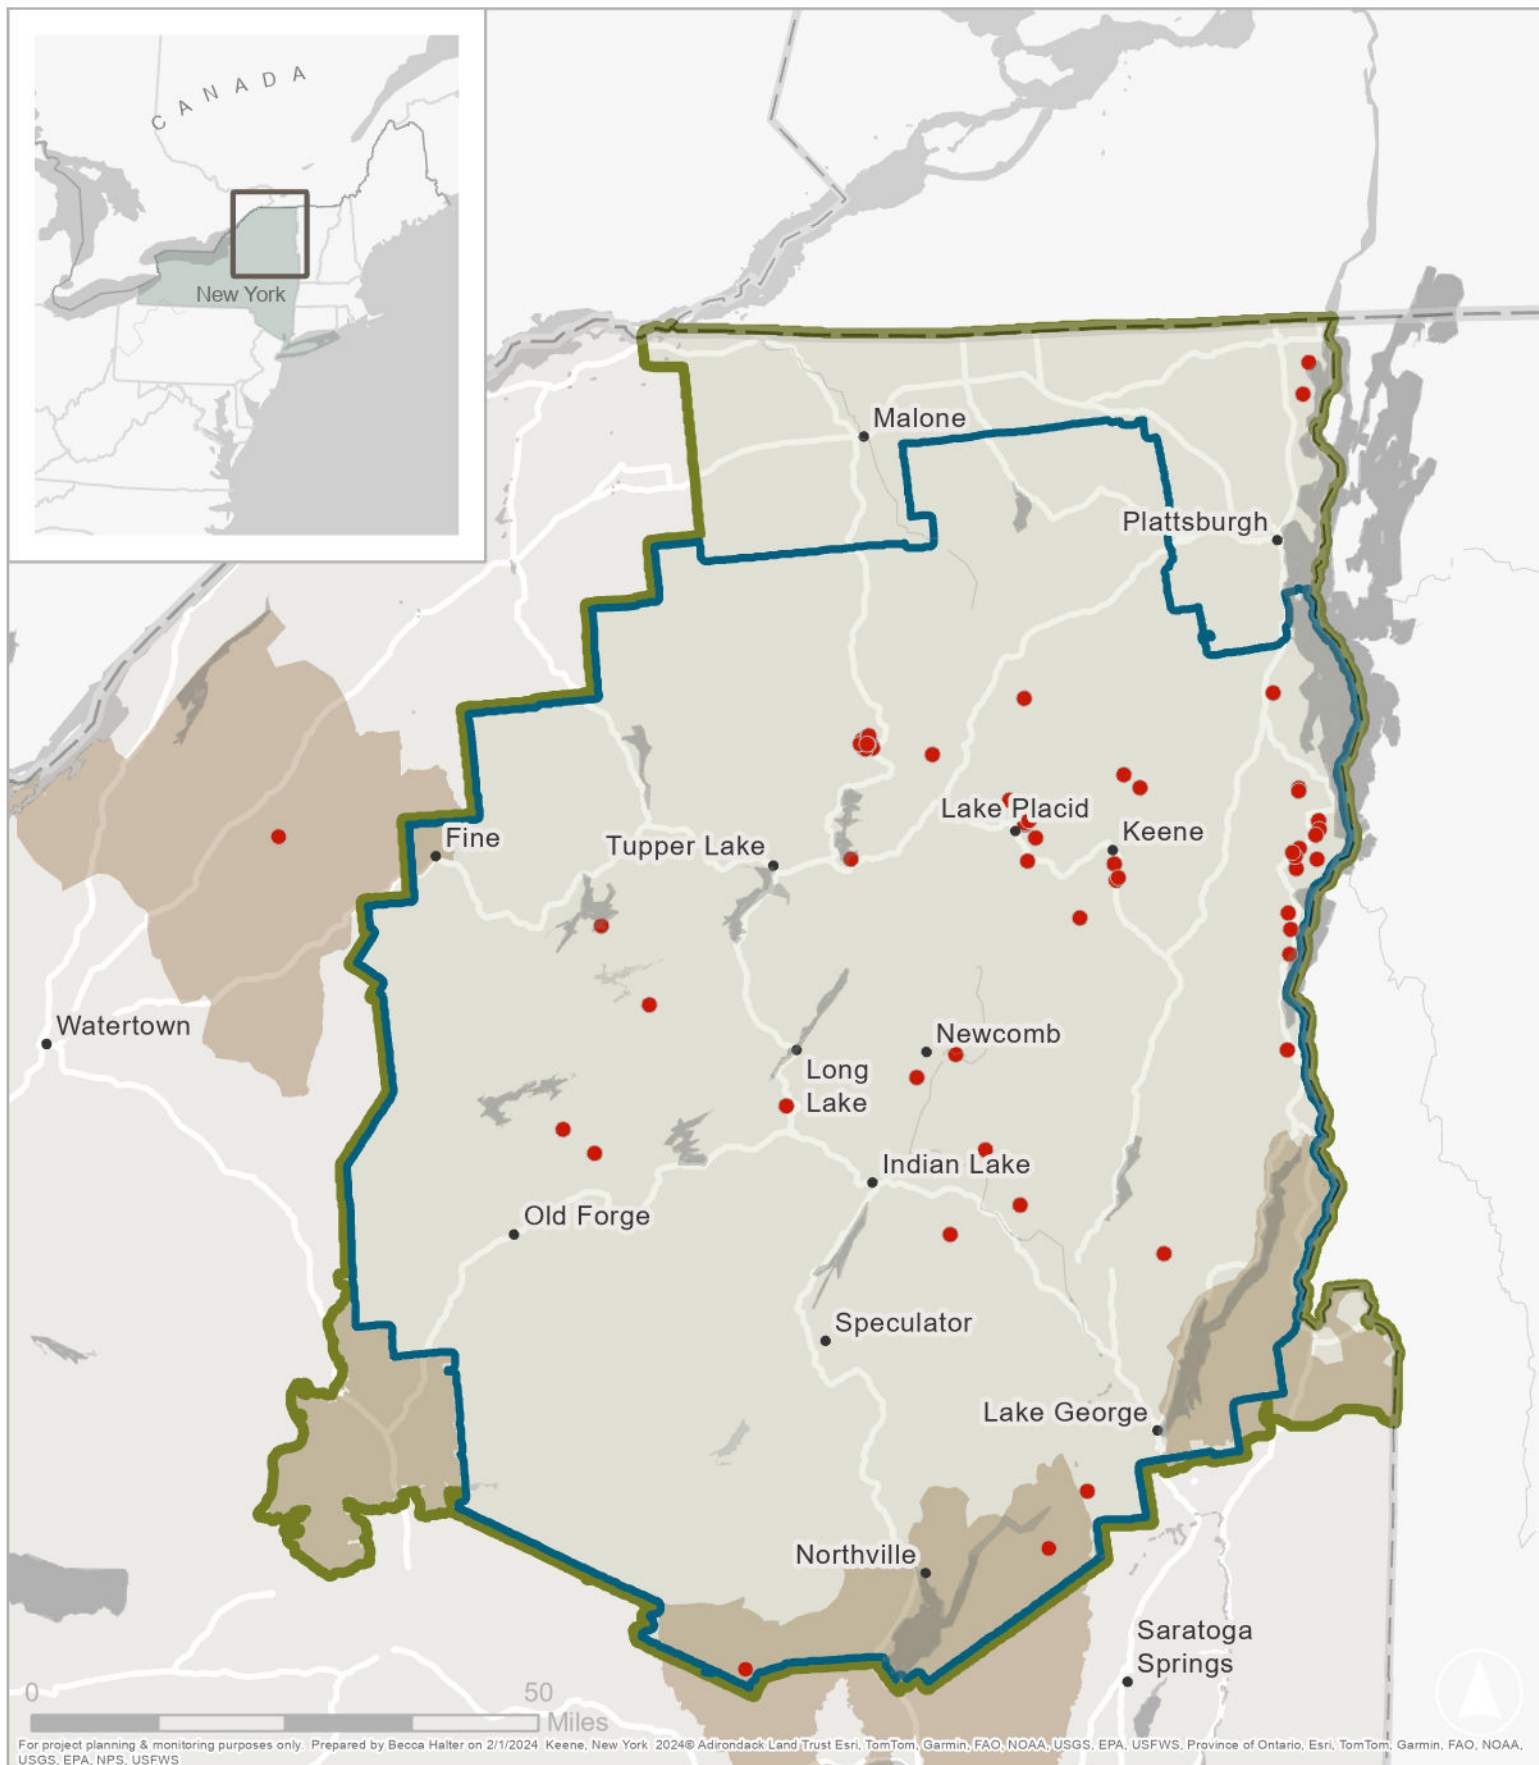

Geographic Service Area

For project planning & monitoring purposes only. Prepared by Becca Halter on 2/1/2024. Keene, New York. 2024© Adirondack Land Trust Esri, TomTom, Garmin, FAO, NOAA, USGS, EPA, USFWS, Province of Ontario, Esri, TomTom, Garmin, FAO, NOAA, USGS, EPA, NPS, USFWS

- ALT Service Area
- Completed Land Trust Projects
- Adirondack Park
- Wildlife Linkages - Staying Connected Initiative